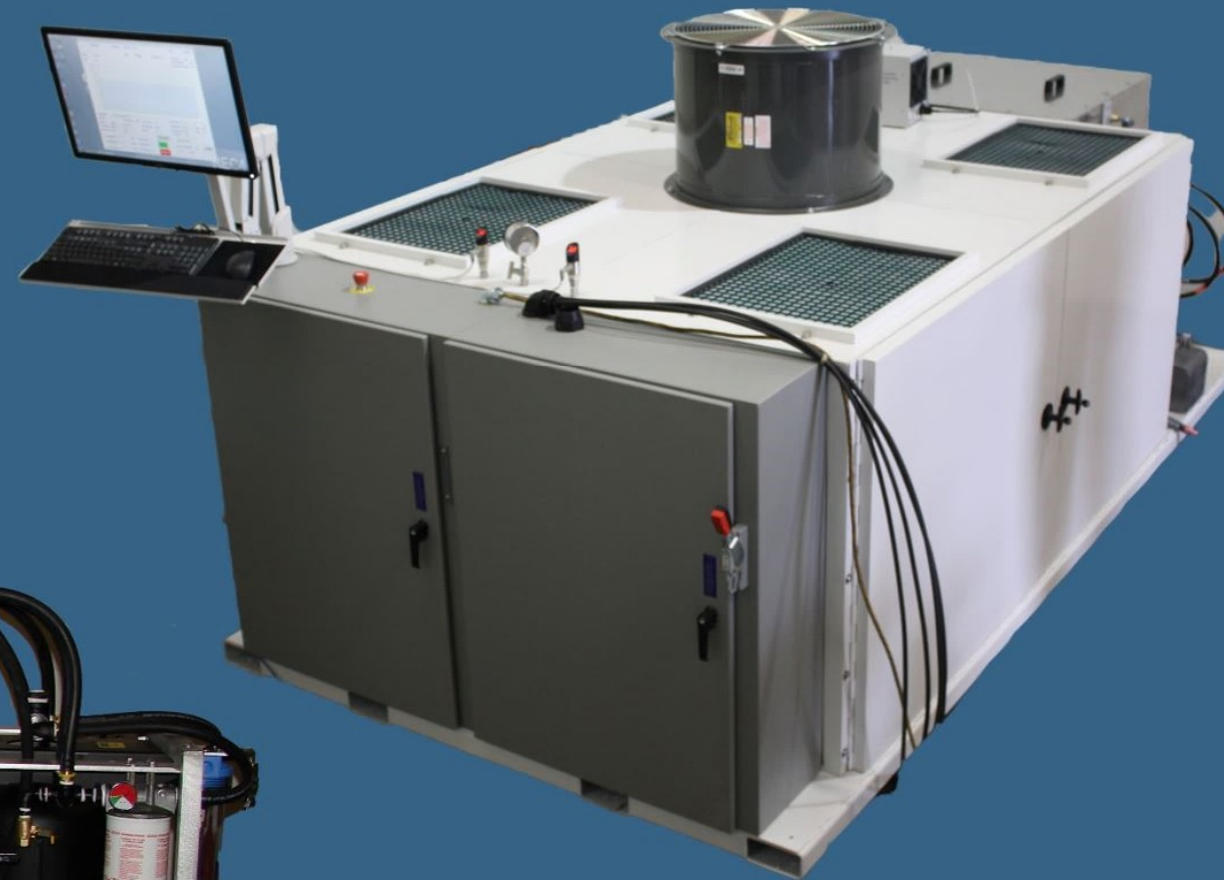

GCT50-16K
Pressure:16,000psi
Flow: 4gpm
Medium: Water

GCT225-15,000
Pressure:15,000psi
Flow: 22.2gpm
Medium: Water

GCT150-7,500
Pressure:7,500psi
Flow: 30gpm
Medium: Water

GCT Cycle Testers

GCT75-6k
Pressure:6,000psi
Flow: 17.2gpm
Medium: Oil

GCT75-8k
Pressure:8,000psi
Flow: 13.7gpm
Medium: Oil