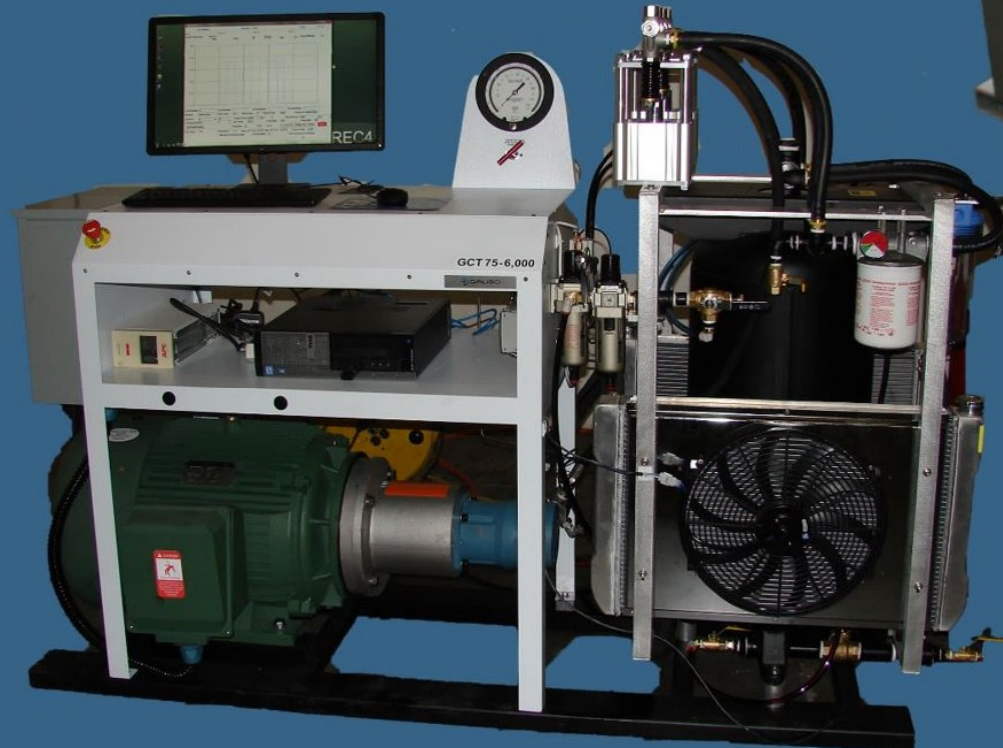

GCT50-16K
Pressure:16,000psi
Flow: 4gpm
Medium: Water

GCT225-15,000
Pressure:15,000psi
Flow: 22.2gpm
Medium: Water

GCT150-7,500
Pressure:7,500psi
Flow: 30gpm
Medium: Water

GCT Cycle Testers

GCT75-6k
Pressure:6,000psi
Flow: 17.2gpm
Medium: Oil

GCT75-8k
Pressure:8,000psi
Flow: 13.7gpm
Medium: Oil