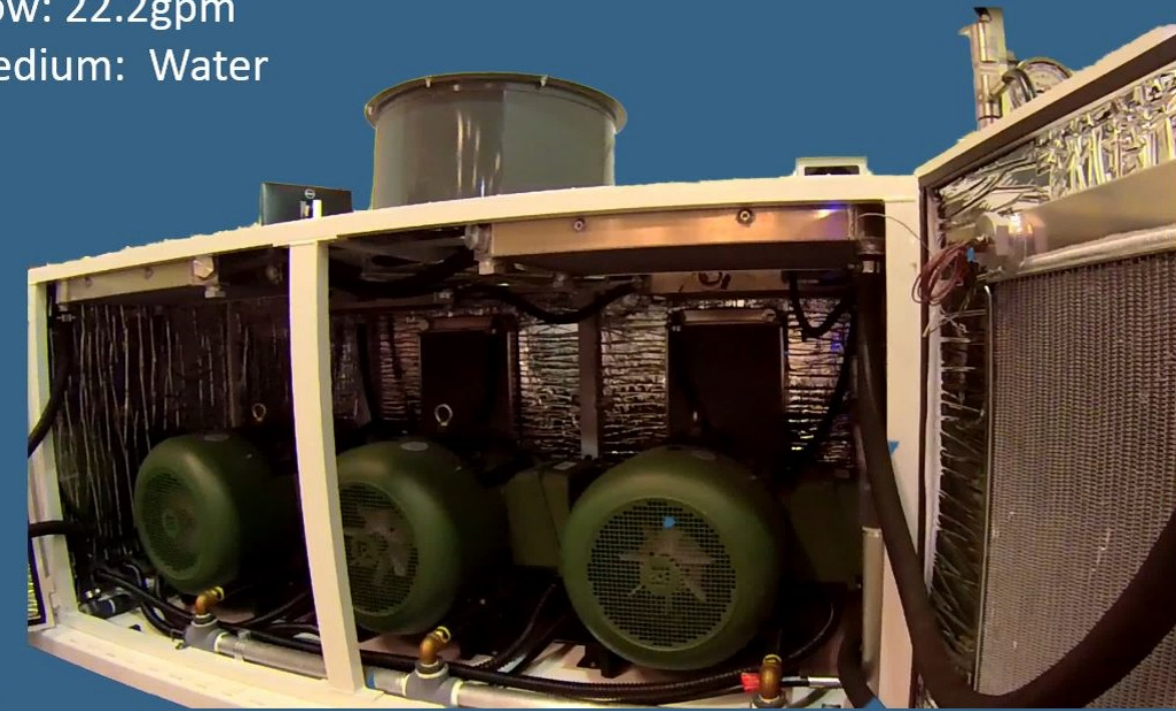

GCT50-16K
Pressure:16,000psi
Flow: 4gpm
Medium: Water

GCT225-15,000
Pressure:15,000psi
Flow: 22.2gpm
Medium: Water

GCT150-7,500
Pressure:7,500psi
Flow: 30gpm
Medium: Water

GCT Cycle Testers

GCT75-6k
Pressure:6,000psi
Flow: 17.2gpm
Medium: Oil

GCT75-8k
Pressure:8,000psi
Flow: 13.7gpm
Medium: Oil