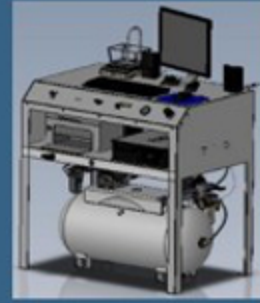

Water Jacket Tester

REC4

High Volume Enclosed
Computerized Test Console

R40

Computerized Test Console

GTC

Manual Test Console